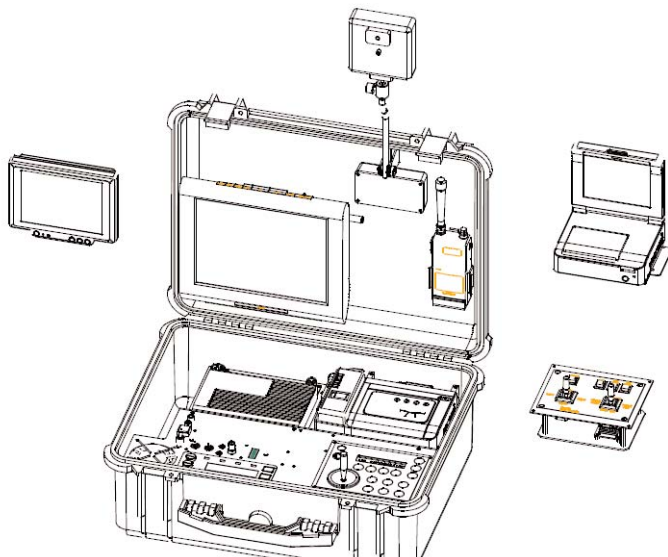

NSM SURVEILLANCE

010311

Pro Modular Microwave Receiver Kits

NSM Surveillance offers the latest in analog L&S-Band (Wideband) self-contained receiver-viewer-recorder units.

Step up to superior performance with NSM Surveillance's newest addition to our line of Microwave Receiver/Recorder Kits.

The Pro Modular Receiver Kit system incorporates the latest microwave receiver brick with our soft touch lighted display panel. Simple menus enable band, frequency and audio sub selection, as well as provide relative signal strength.

Like our older version, the system is tri-powered by either a standard A/C cord, a DC car-cord, or via internal gel cells. The auto charger maintains on board batteries and a battery status indicator is provided.

In addition to routing video and audio more effectively, an internal distribution amp is provided. Since the system is modular, buy what you can afford now and simply plug in the upgrades as they are procured at a later date(s).

*GUD1000 & 1200 with
built-in 4" LCD monitor*